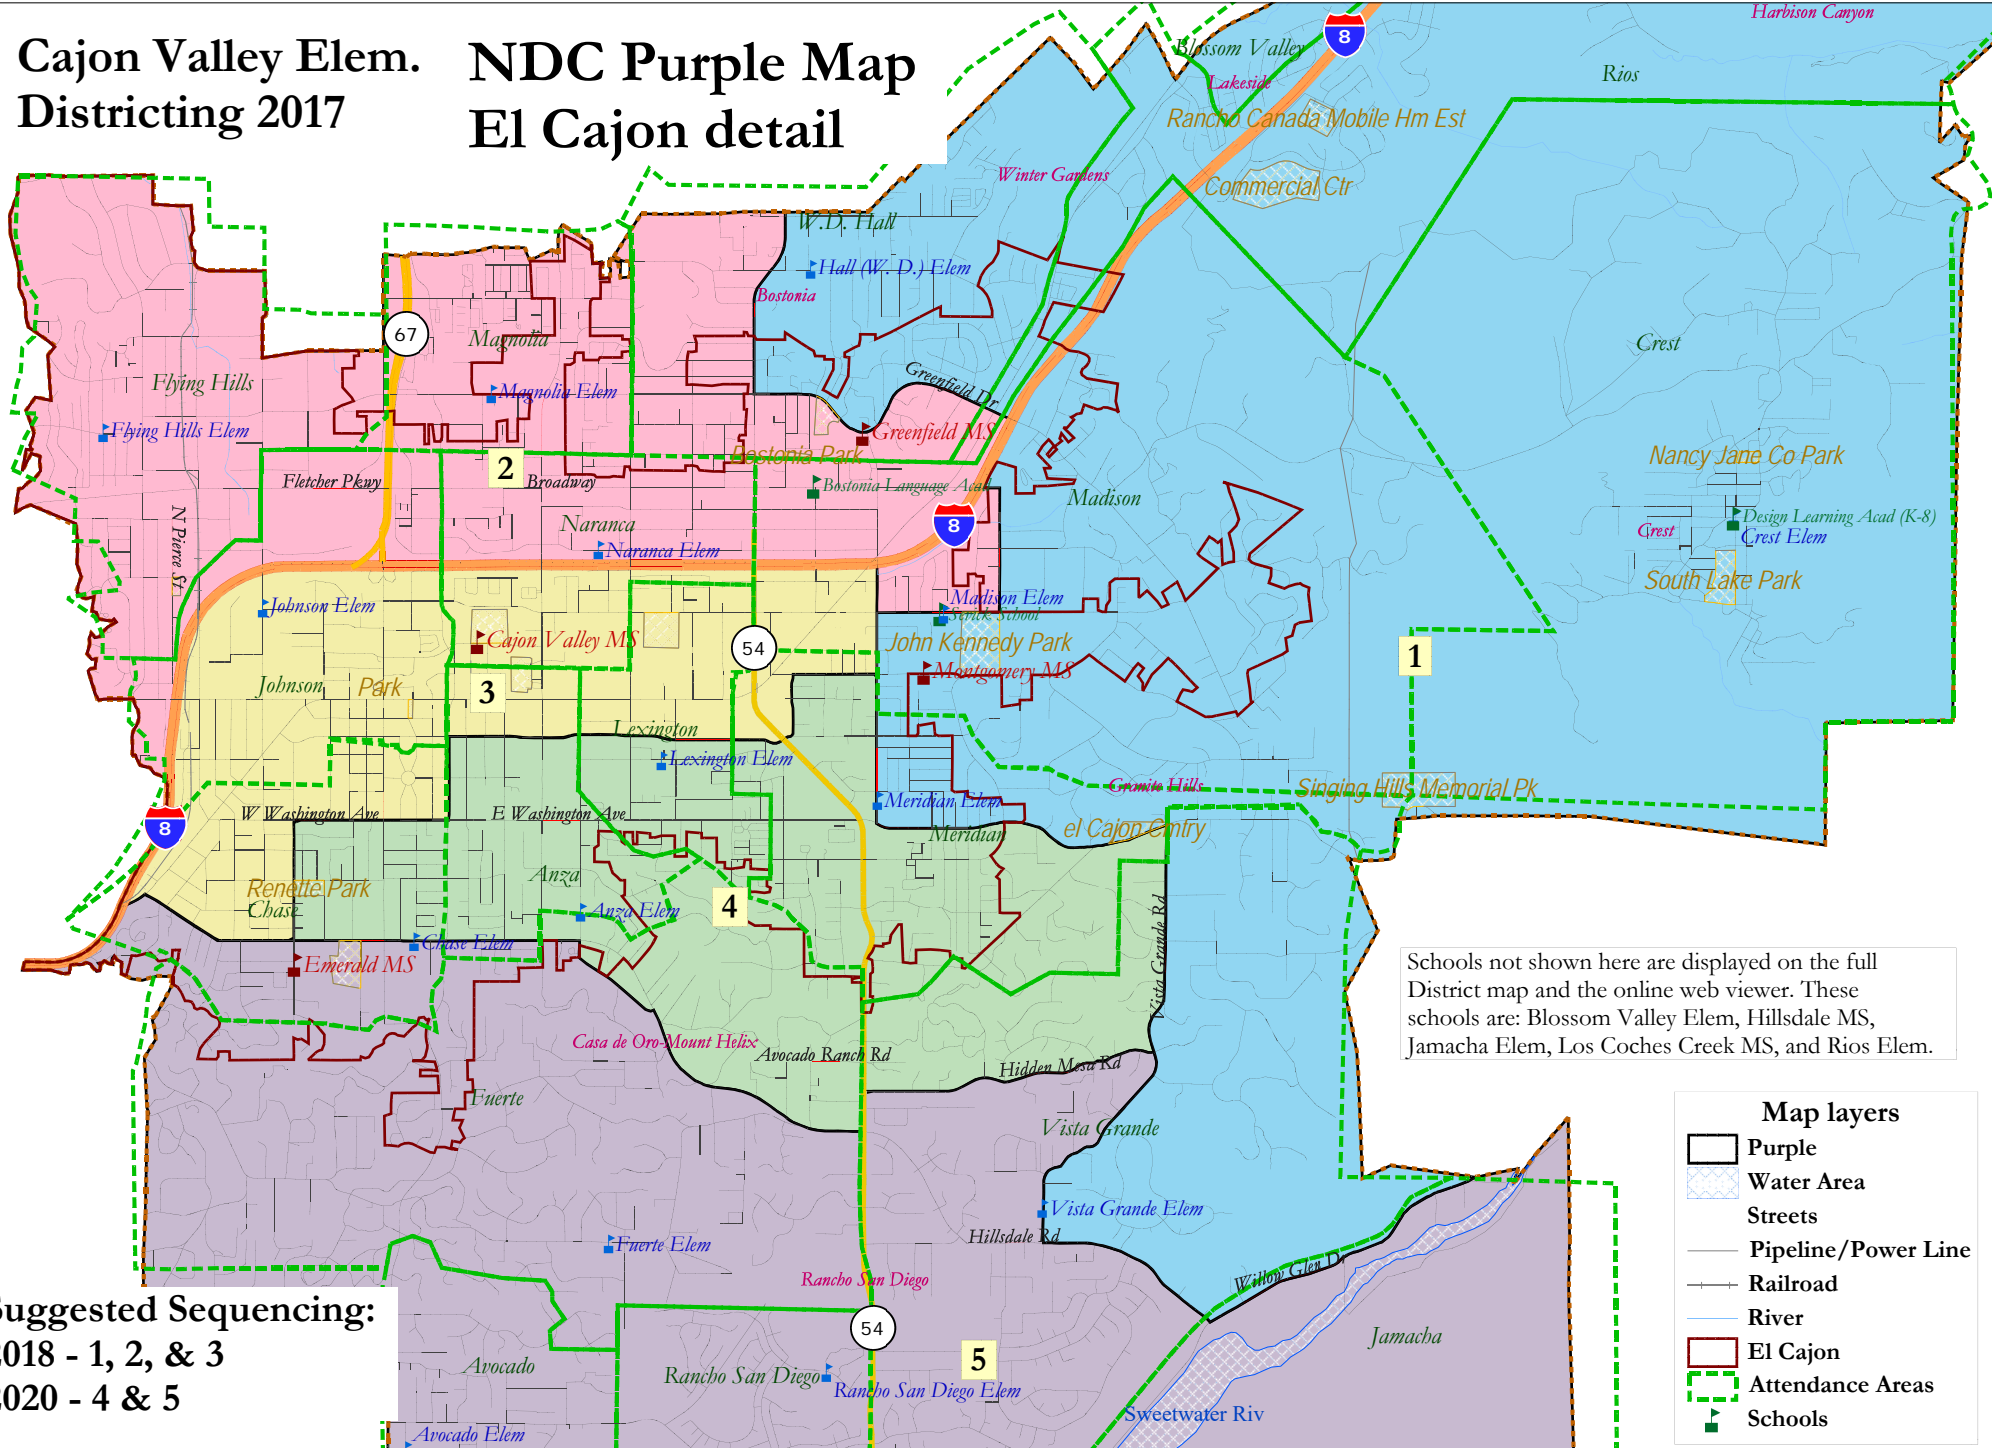

Cajon Valley Elem. NDC Purple Map Districting 2017 El Cajon detail

Schools not shown here are displayed on the full District map and the online web viewer. These schools are: Blossom Valley Elem, Hillsdale MS, Jamacha Elem, Los Coches Creek MS, and Rios Elem.

Suggested Sequencing:
2018 - 1, 2, & 3
2020 - 4 & 5

Map layers

- Purple
- Water Area
- Streets
- Pipeline/Power Line
- Railroad
- River
- El Cajon
- Attendance Areas
- Schools